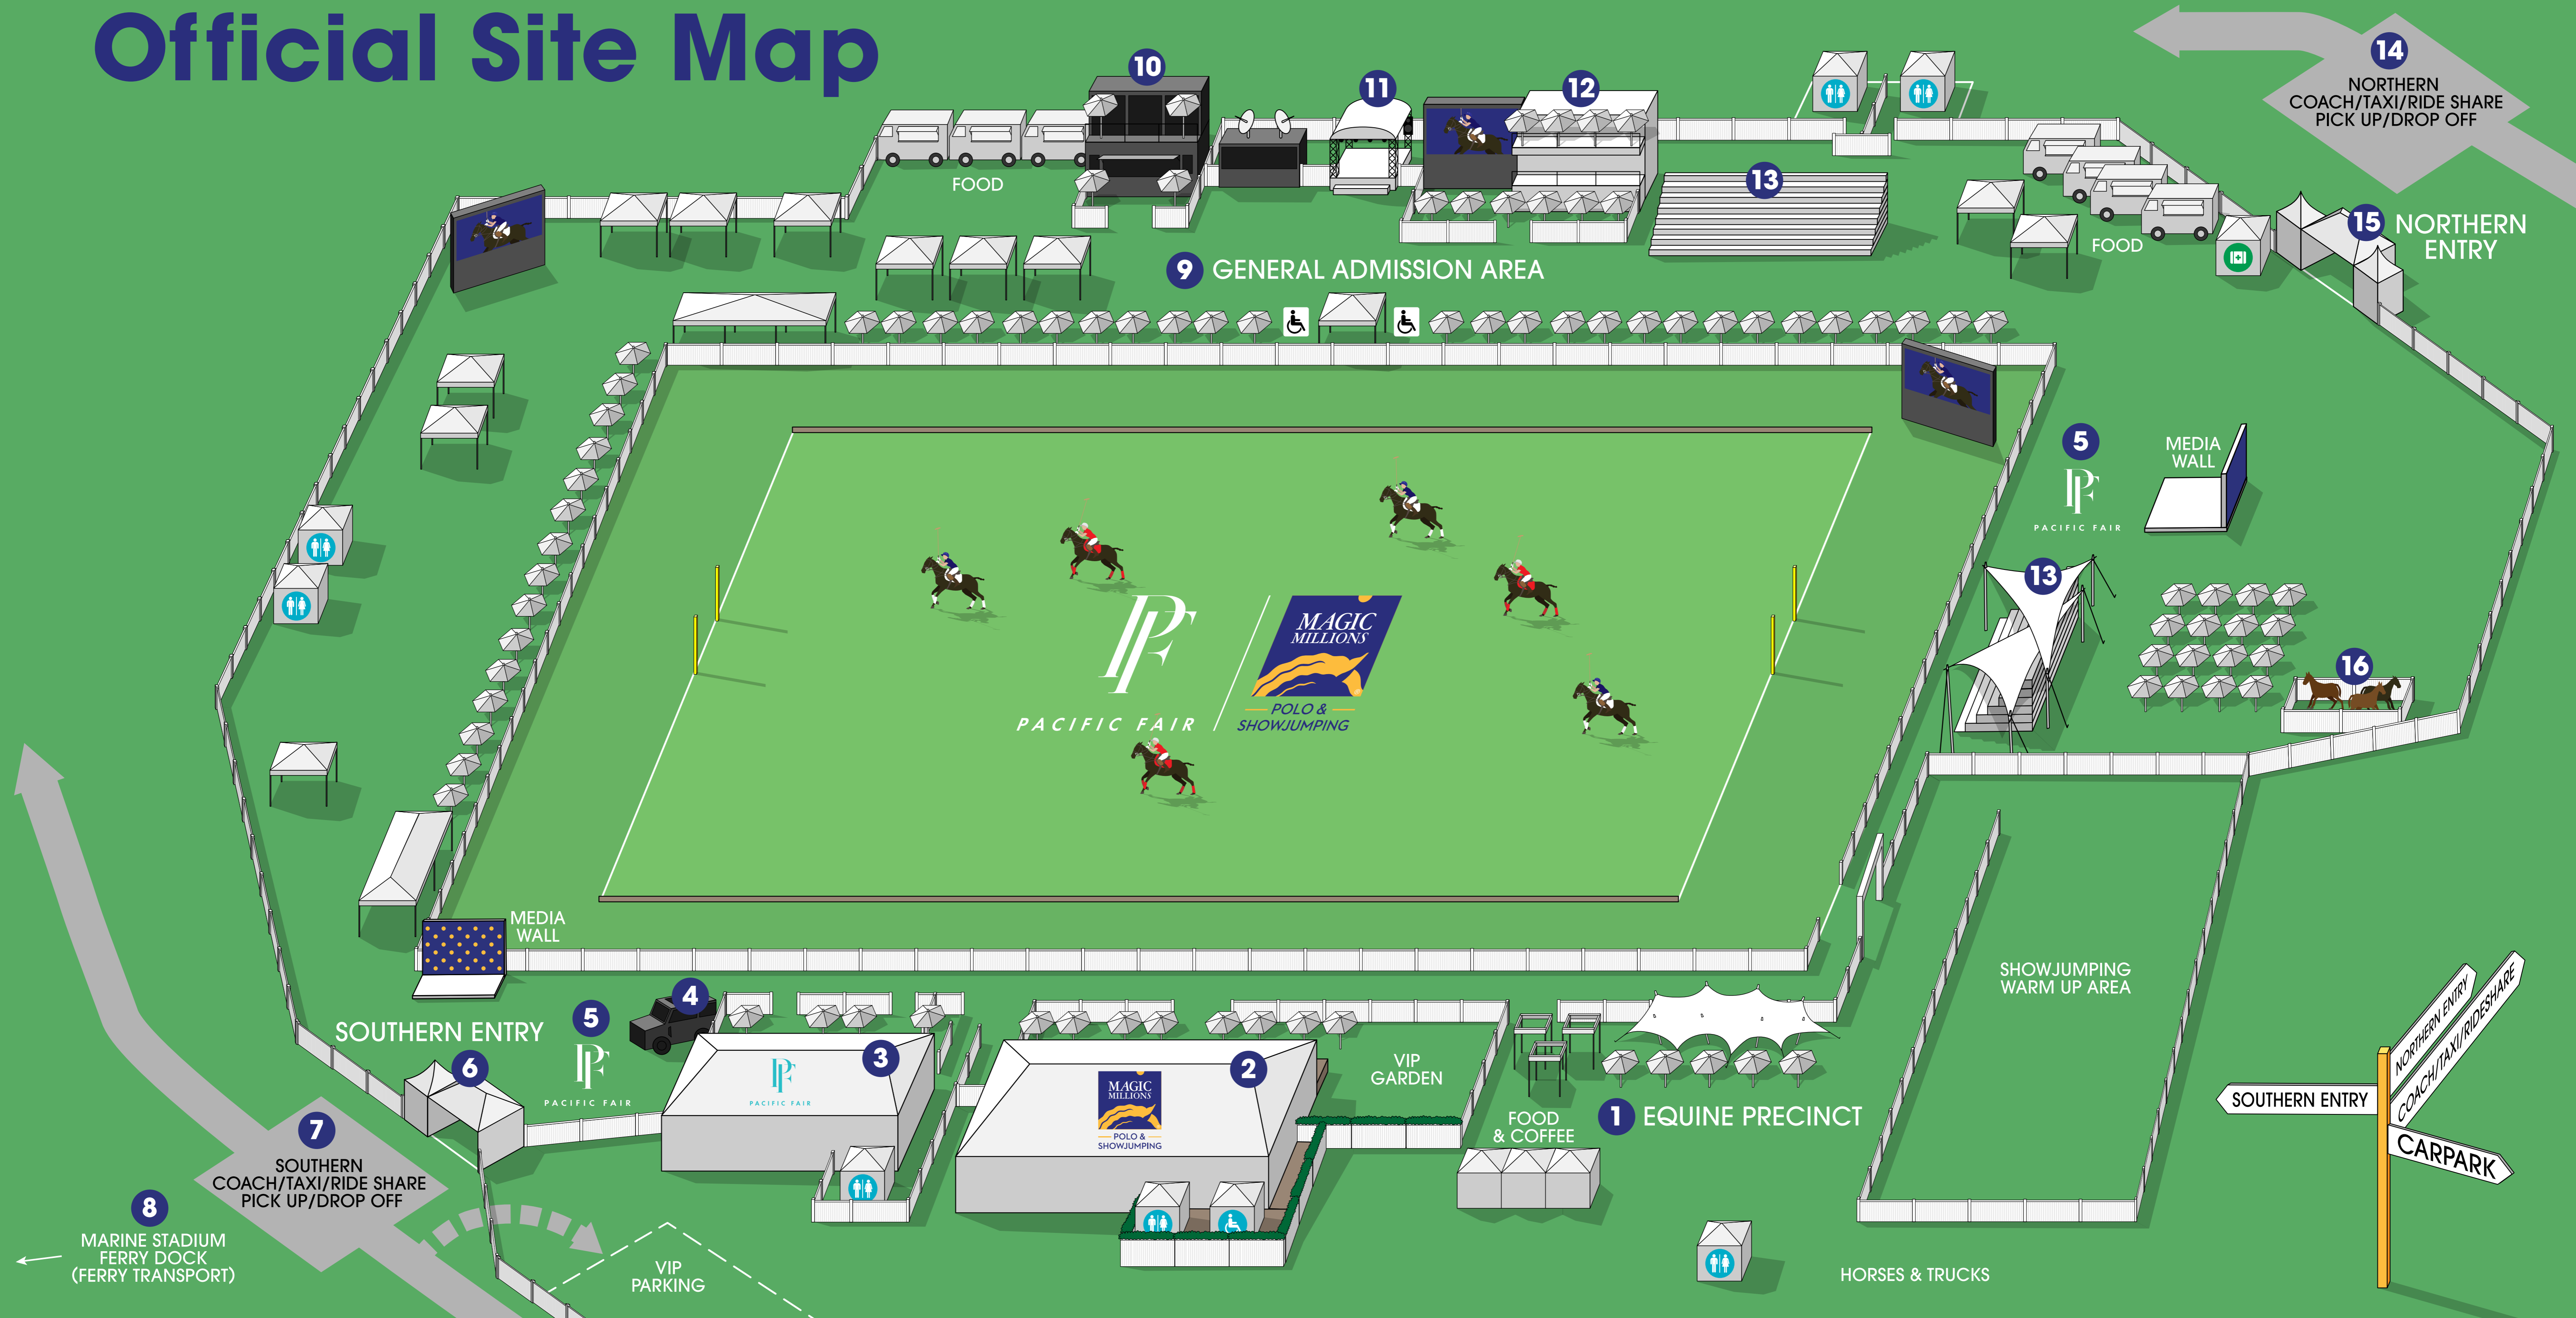

# Official Site Map

[WWW.MAGICMILLIONSPOLO.COM.AU](http://www.magicmillionspolo.com.au)

- 1 EQUINE PRECINCT**
- 2 MAGIC MILLIONS VIP MARQUEE**
- 3 PACIFIC FAIR PAVILION**
- 4 DEFENDER VEHICLE DISPLAY**
- 5 PACIFIC FAIR FASHIONS ON THE FIELD REGISTRATION**
- 6 SOUTHERN ENTRY**
- 7 SOUTHERN COACH/TAXI/RIDE SHARE PICK UP/DROP OFF**
- 8 MARINE STADIUM FERRY DOCK (FERRY TRANSPORT)**
- 9 GENERAL ADMISSION**
  - Picnic tables, ample seating and shade
  - Accessibility Area
  - Main Stage
  - Toilets
  - Grandstand
  - Food Trucks
  - First Aid
- 10 GRANDDAD JACK'S GIN BAR**
- 11 STAGE**
- 12 WHITE CLAW GARDEN BAR (18+ ONLY)**
- 13 GRANDSTAND SEATING**
- 14 NORTHERN COACH/TAXI/RIDE SHARE PICK UP/DROP OFF**
- 15 NORTHERN ENTRY**
  - GA Ticket Sales
  - GA Ticket Collection
  - Information
- 16 KIDS ZONE**
  - Pony Rides
  - Petting Zoo