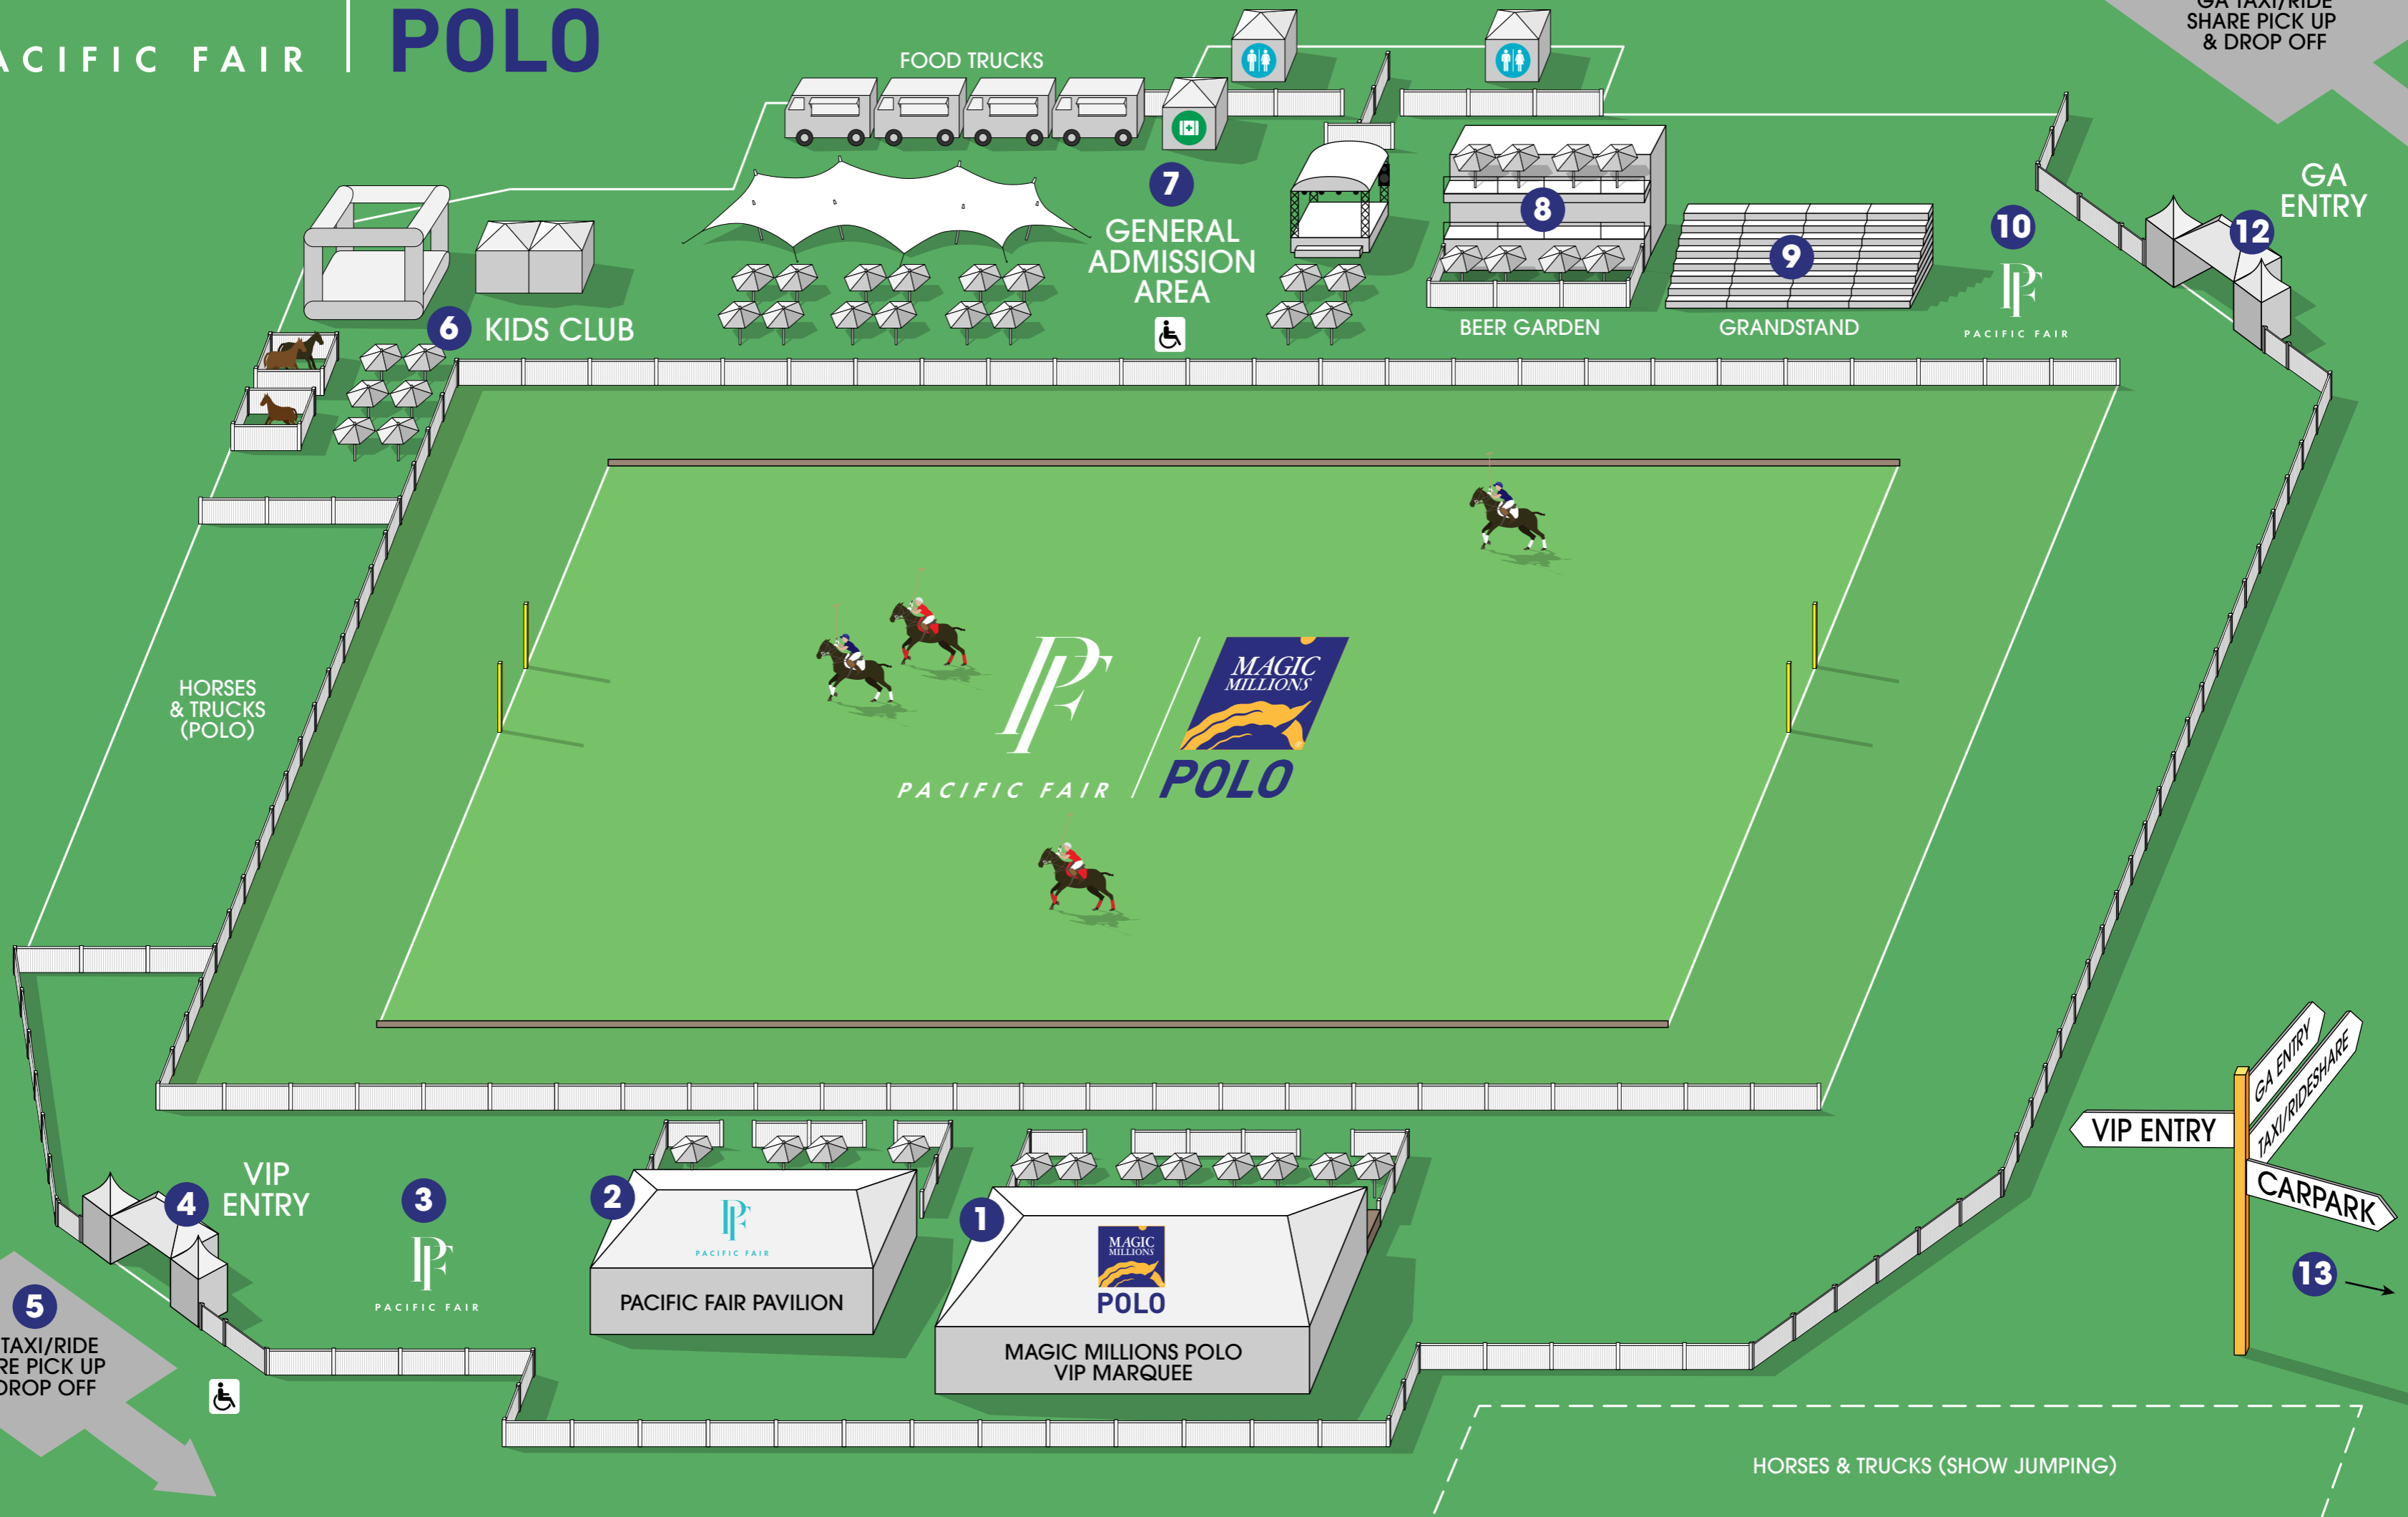

# Official Site Map

**1** MAGIC MILLIONS VIP MARQUEE

**2** PACIFIC FAIR PAVILION

**3** PACIFIC FAIR FASHIONS ON THE FIELD REGISTRATION

**4** VIP MARQUEE & PF PAVILION ENTRY

**5** VIP MARQUEE & PF PAVILION TAXI/RIDE SHARE PICK UP/DROP OFF

**6** KIDS CLUB

- Face Painting
- Temporary Tattoos
- Pony Rides
- Petting Zoo

**7** GENERAL ADMISSION

- Picnic tables, ample seating and shade
- First Aid
- Toilets
- Main Stage
- Accessibility Area

**FOOD AND BEVERAGE**

- Ampol Bar
- Food Trucks
- Polo Grab and Go

**8** BEER GARDEN (18+ only)

**9** GRANDSTAND SEATING

**10** PACIFIC FAIR FASHIONS ON THE FIELD REGISTRATIONS

**11** GENERAL ADMISSION TAXI/RIDE SHARE PICK UP/DROP OFF

**12** GENERAL ADMISSION TICKET HOLDER ENTRY

- GA Ticket Sales
- GA Ticket Collection
- Information

**13** PUBLIC PARKING

- Located at the Seaway Kiosk